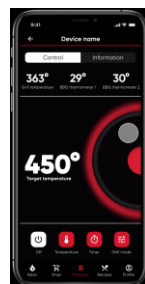

The future of grilling is smart!

PG 8138 SEVO SMART CONTROL GT

USP at a glance:

- Smart grilling – with the smart app control, complex dishes turn out by themselves
- Simple control via the intuitive OLED display and always full control by the integrated core thermometer
- Low and slow - Thanks to the 3-zone heating technology and lid, no grill wishes remain unfulfilled
- BoostZone - 500 ° C for excellent brandings and perfect steaks

SafeTouch

We are already stopping today the guidelines of tomorrow. Of course, the SEVO heats up - but not so hot that you burn yourself on it.

XXL power cord

2m long power cord makes it easier to choose a place and provides more flexibility.

3-zone heating

The specially developed heater has three modes:

LowZone - ideal for low & slow dishes and for cooking steaks

HotZone - ideal for grilling at temperatures up to 340 ° C

BoostZone - full power with up to 500 ° C for the perfect steak

Important data

Power in Watt	3.000 Watt
Colour	St/St-black
Grill area	Ca. 41,5 cm x 31,5 cm
LED-Ring	Standby: Blue LowZone: Violett HotZone: Orange BoostZone: Red
Grillthermometer	Yes, up to two temperature probes (10°C – 300°C)
Timer	Yes, up to 23h 59min
Grilltemperature	LowZone: 80°C – 200°C HotZone: 80°C – 340°C (320°C bei geschlossenem Deckel) BoostZone: 330°C – 500°C
Power Cord	2,00 m
Automatic shut off	Safety microswitch, heating element switches off automatically when removed
Product dimension (without stand)	57 cm x 32 cm x 50 cm
Product weight	18 kg
Dimensions incl. packaging	64,5 x 57 x 36,5 cm
Weight incl. packaging	18,6 kg
PU	1
GTIN-Code	4008146037443