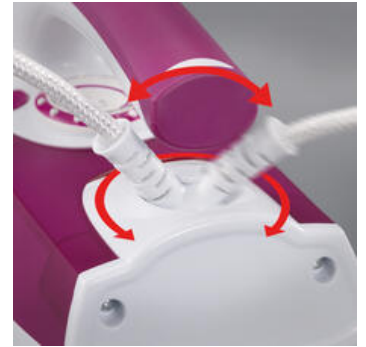

### BA 3243 Steam Iron

- Ceramic-coated soleplate with non-stick effect: particularly smooth, scratch-proof and easily to clean
- Powerful steam burst function of up to 70 g/min irons out even the most stubborn creases
- Drop prevention function stops stains forming from water drops
- For steam and dry ironing
- Variable steam output of up to 30g/min
- Limescale prevention system
- Continuous temperature control
- Self-cleaning system
- Transparent water tank with water level indicator
- rubberized handle and shelf for safe handling
- Filling cup

## Product details

The steam burst function and steam amount are easy to control.

Adjustment knob for continuous temperature selection.

Ceramic-coated, non-stick sole.

Swivelling cable kink protection simplifies ironing.