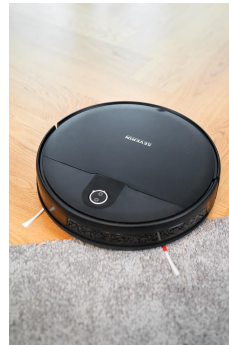

RB 7026 robot vacuum cleaner with remote control

- More time for the beautiful things in life: thorough cleaning of carpets and hard floors thanks to the high 2,200 Pa suction power.
- Smart and thorough cleaning system
Variable suction levels and various automatic programmes effortlessly remove dirt and dust from all over the house.
- BOOST function for clean carpets ensures deep cleaning, even on carpets.
- Long battery life and careful manoeuvring: cleans 90 minutes on one charge and avoids bumping into furniture and obstacles thanks to sensor technology.
- Always ready for action! thanks to adjustable weekly programme and automatic return to the charging station.
- 2-piece accessory set: upholstery and crevice nozzle
- 3-point steering with rubberized wheels
- practical carrying handle
- Parking aid

Overview of important data

Power	
Colour / Material	black / Plastic
Cable length	180 cm
Packing dimensions	53.0 x 13.0 x 42.5 cm
Gross weight incl. packaging	5.42 kg
Dimensions of the product	35.5 x 35.5 x 8.5 cm
Net weight	3.27 kg
Display box (PU)	2 Pc.
EAN	4008146040153
Further special features	<ul style="list-style-type: none"> - Capacity: 0,4 Litre - Volume dust container: 0,4 Litre - Battery pack: Li-Ion: 14,4 V 2.600 mAh - Noise generation (in dB): 65 - Run time/performance: 90 Minuten - Run time/performance (eco-mode): 90 Minuten - Loading time: 4-5 Hrs.

Product details

More time for beautiful things: clean carpets and hard floors thanks to 2,200 Pa of high suction power.

Intelligent cleaning, variable suction levels and various automatic programmes remove dirt and dust from every part of your house.

Smart cleaning: the big wheels climb carpets, edges and door strips up to 17mm.

Easy cleaning thanks to the 600ml dust container and the easy-to-remove filter unit.