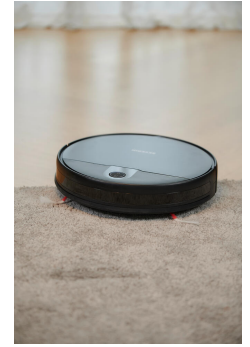

RB 7026 robot vacuum cleaner with remote control

- More time for the beautiful things in life: thorough cleaning of carpets and hard floors thanks to the high 2,200 Pa suction power.
- Smart and thorough cleaning system
Variable suction levels and various automatic programmes effortlessly remove dirt and dust from all over the house.
- BOOST function for clean carpets ensures deep cleaning, even on carpets.
- Long battery life and careful manoeuvring: cleans 90 minutes on one charge and avoids bumping into furniture and obstacles thanks to sensor technology.
- Always ready for action! thanks to adjustable weekly programme and automatic return to the charging station.
- 2-piece accessory set: upholstery and crevice nozzle
- 3-point steering with rubberized wheels
- practical carrying handle
- Parking aid

Boost function for clean carpets ensures deep cleaning, even on carpets.

Long battery life for such a large surface: 2,600 mAh Li-ion battery ensures a runtime of up to 90 minutes.

Always ready for use: thanks to adjustable weekly programme and automatic return to the charging station.

Super quiet operation: the long-lasting digital motor ensures a pleasant working environment below 65 dB.

Thanks to sensor technology, the robot protects sensitive furniture and detects obstacles such as stairs and edges.

Smart cleaning: the big wheels climb carpets, edges and door strips up to 17mm.

Easy cleaning thanks to the 600ml dust container and the easy-to-remove filter unit.