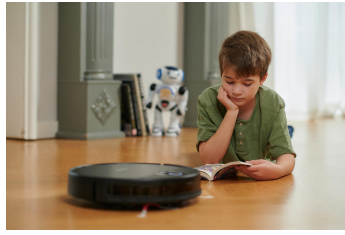

RB 7026 robot vacuum cleaner with remote control

- More time for the beautiful things in life: thorough cleaning of carpets and hard floors thanks to the high 2,200 Pa suction power.
- Smart and thorough cleaning system
Variable suction levels and various automatic programmes effortlessly remove dirt and dust from all over the house.
- BOOST function for clean carpets ensures deep cleaning, even on carpets.
- Long battery life and careful manoeuvring: cleans 90 minutes on one charge and avoids bumping into furniture and obstacles thanks to sensor technology.
- Always ready for action! thanks to adjustable weekly programme and automatic return to the charging station.
- 2-piece accessory set: upholstery and crevice nozzle
- 3-point steering with rubberized wheels
- practical carrying handle
- Parking aid

Product details

More time for beautiful things: clean carpets and hard floors thanks to 2,200 Pa of high suction power.

Intelligent cleaning, variable suction levels and various automatic programmes remove dirt and dust from every part of your house.

Super quiet operation: the long-lasting digital motor ensures a pleasant working environment below 65 dB.

Thanks to sensor technology, the robot protects sensitive furniture and detects obstacles such as stairs and edges.