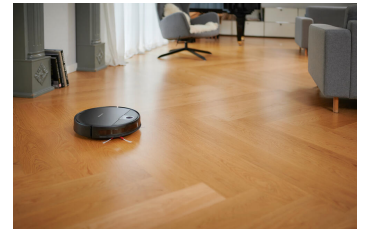

Long battery life for such a large surface: 2,600 mAh Li-ion battery ensures a runtime of up to 90 minutes.