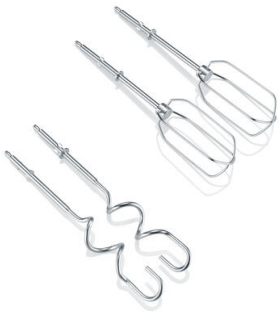

HM 3830 hand mixer

- powerful 400 W motor for perfect results
- Soft Touch handle for pleasant handling and comfortable operation
- flexible coiled cord for easy, uninhibited operation in the kitchen
- includes two whisks and two dough hooks made of stainless steel
- mixing attachments can be easily hooked in and out using the release button
- 5 speed levels for optimal power regulation
- turbo level ensures maximum speed in the shortest possible time
-

Overview of important data

Power	400 Watt
Colour / Material	black / silver / white / Stainless steel / Plastic
Cable length	127 cm
Packing dimensions	22.5 x 11.2 x 20.0 cm
Gross weight incl. packaging	1.20 kg
Dimensions of the product	9.0 x 20.0 x 30.0 cm
Net weight	0.95 kg
Display box (PU)	6 Pc.
EAN	4008146028052
Further special features	- Power levels: 5

Product details

Soft Touch handle for easy handling and comfortable operation.

Flexible coiled cord for easy, uninhibited operation in the kitchen.

5 speed levels, additional turbo button.

High-quality design with stainless steel accents.

Incl. 2 whisks and 2 kneading hooks made of stainless steel.