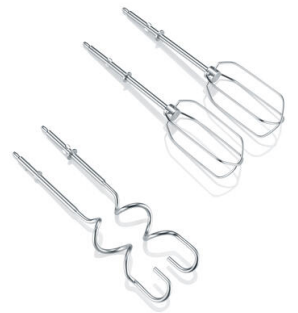

### HM 3832 hand mixer

- powerful 400 W motor for perfect results
- Soft Touch handle for pleasant handling and comfortable operation
- metallic/lacquered finish casing in modern colours with stainless steel accents
- flexible coiled cord for easy, uninhibited operation in the kitchen
- includes two whisks and two dough hooks made of stainless steel
- mixing attachments can be easily hooked in and out using the release button
- 5 speed levels for optimal power regulation
- turbo level ensures maximum speed in the shortest possible time

## Overview of important data

Power	400 Watt
Colour / Material	grey / metallic / black / silver / Stainless steel / Plastic
Cable length	127 cm
Packing dimensions	22.5 x 11.0 x 20.0 cm
Gross weight incl. packaging	1.23 kg
Dimensions of the product	9.0 x 20.0 x 30.0 cm
Net weight	0.95 kg
Display box (PU)	6 Pc.
EAN	4008146028076
Further special features	- Power levels: 5

## Product details

From hand appliances to stand mixers and immersion blenders, mixers from SEVERIN make cooking and baking fun.

Flexible spiral cable for convenient working.

5 speeds for an optimum regulation, additional turbo function.

Incl. 2 stainless-steel whisks and 2 stainless-steel hooks.

Soft-grip handle for comfort and convenience.