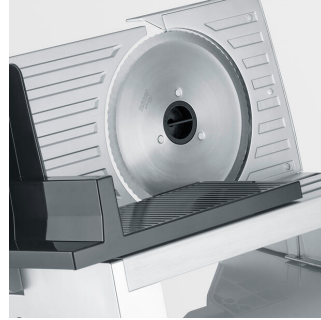

## AS 3917 ALL-PURPOSE SLICER

---

- **Compact and versatile all-purpose slicer with high-quality metal housing**  
Ideal for finely slicing bread, cheese or fruit
- **Precision that turns every cut into a masterpiece**  
Stepless adjustment of the cutting thickness from 0 to 23 mm
- **Perfect cuts with a round blade from RSG Solingen**  
German quality and outstanding performance
- **Easy to clean**  
With removable stainless steel blade
- **Safe handling**  
Thanks to the safety lock

## Product details

---

**Versatile all-purpose slicer with high-quality metal housing**  
Ideal for fine cuts of bread, cheese or fruit

**Whether thick or thin**  
The cutting thickness can be precisely adjusted from 0 to 23 mm.

**Perfect cuts with a circular knife from RSG Solingen**

**Easy to clean**  
With removable stainless steel blade

**Safe handling**  
Thanks to the safety lock