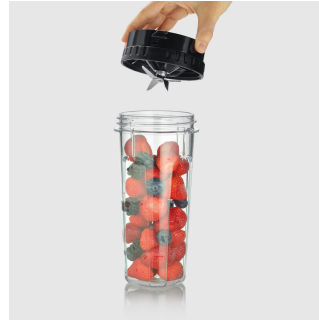

SM 3724 STAND MIXER PRO

- **Powerful & flexible**
600 W motor with 2 power levels and pulse function for creamy smoothies, soups, sauces and more more - perfectly controlled blending.
- **With 4-blade knife**
Two power levels up to 26,400 rpm.
- **Versatile use options**
The 1.5 liter glass container is suitable for both hot and cold preparation.
The smoothie blender and chopper made of robust Tritan and plastic are ideal for smaller portions. With the leak-proof drinking lid, the smoothie blender is also easy to use on the go.
- **Practical & easy to clean**
Removable - stainless steel blade, both container and lid are dishwasher safe - compact and easy to keep clean.
- **Intuitive to operate**
The rotary control enables simple and precise control for effortless operation.

OVERVIEW OF IMPORTANT DATA

Art.-Nr.	SM 3724
Power	600 Watt
Colour / Material	brushed / black / Glass / Plastic
Packing dimensions (WxDxH)	45.0 x 30.2 x 21.8 cm
Gross weight incl. packaging	4.40 kg
Dimensions of the product (WxDxH)	21.8 x 16.5 x 40.0 cm
Net weight	3.30 kg
Display box	2 Pc.
EAN	4008146049415
Further special features	<ul style="list-style-type: none">- Rotational speed (rpm): 26.400 rpm- Revolutions per minute: 26.400 rpm

Product details

With 2 power levels and pulse function for creamy smoothies, soups, sauces and more.

Glass blender jug with pouring spout and 1.5 liter capacity.

Incl. smoothie "to go" marker.

Incl. grinder attachment for chopping spices, pesto, dips and puree.

Practical and easy to clean. Removable stainless steel blade, dishwasher-safe container and lid.